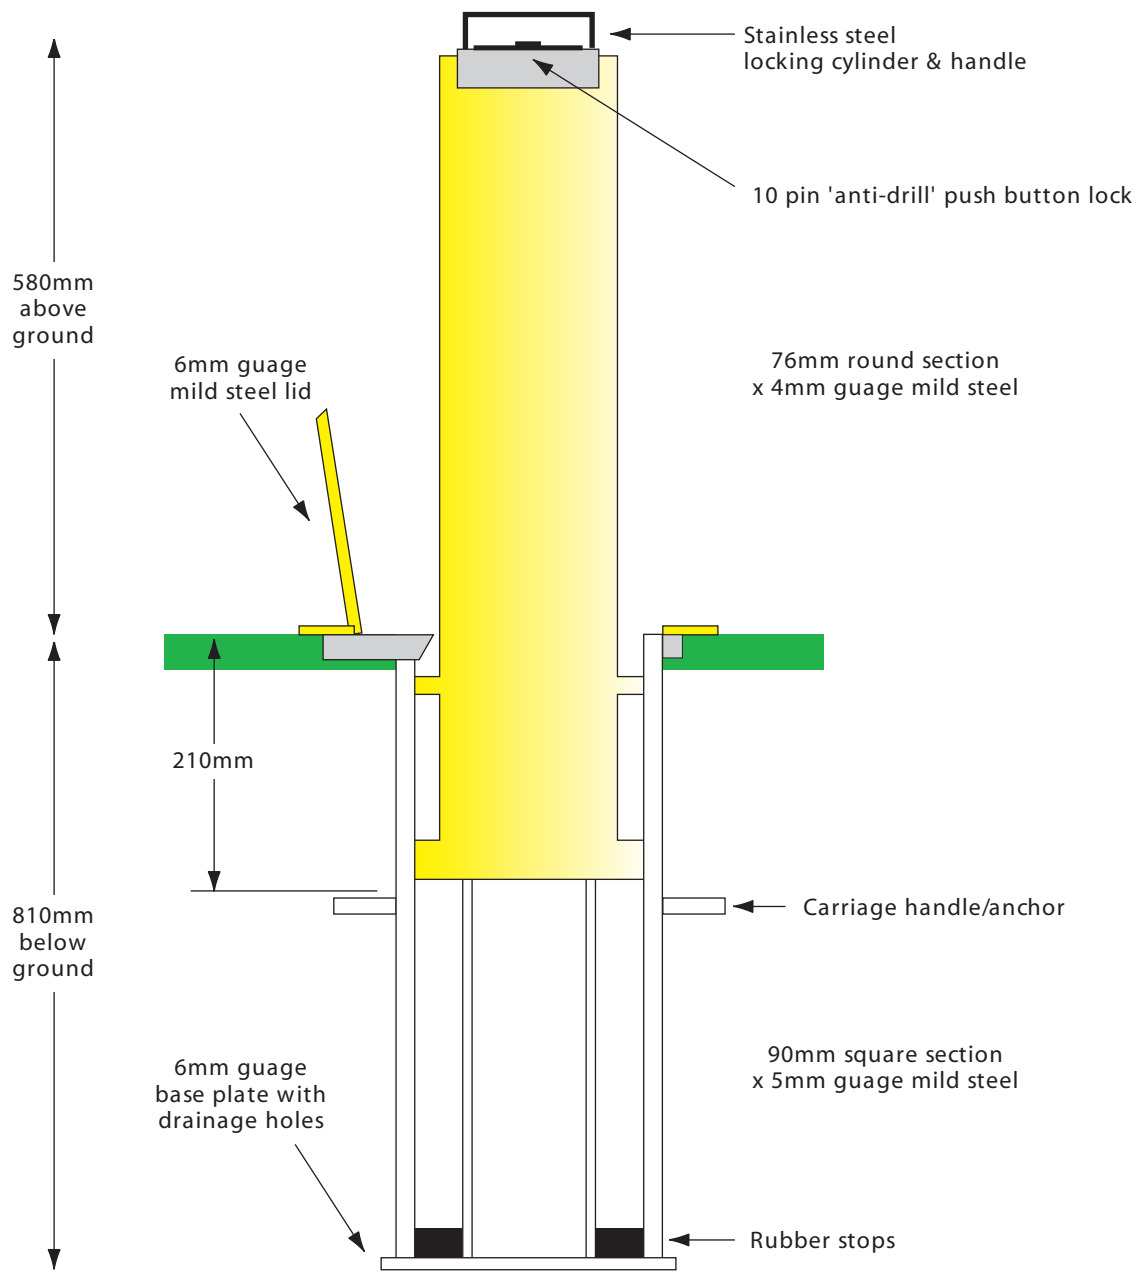

# DOMESTIC ROUND POST RRB / D4

Diagram not to scale

LIFTING WEIGHT  
7KG